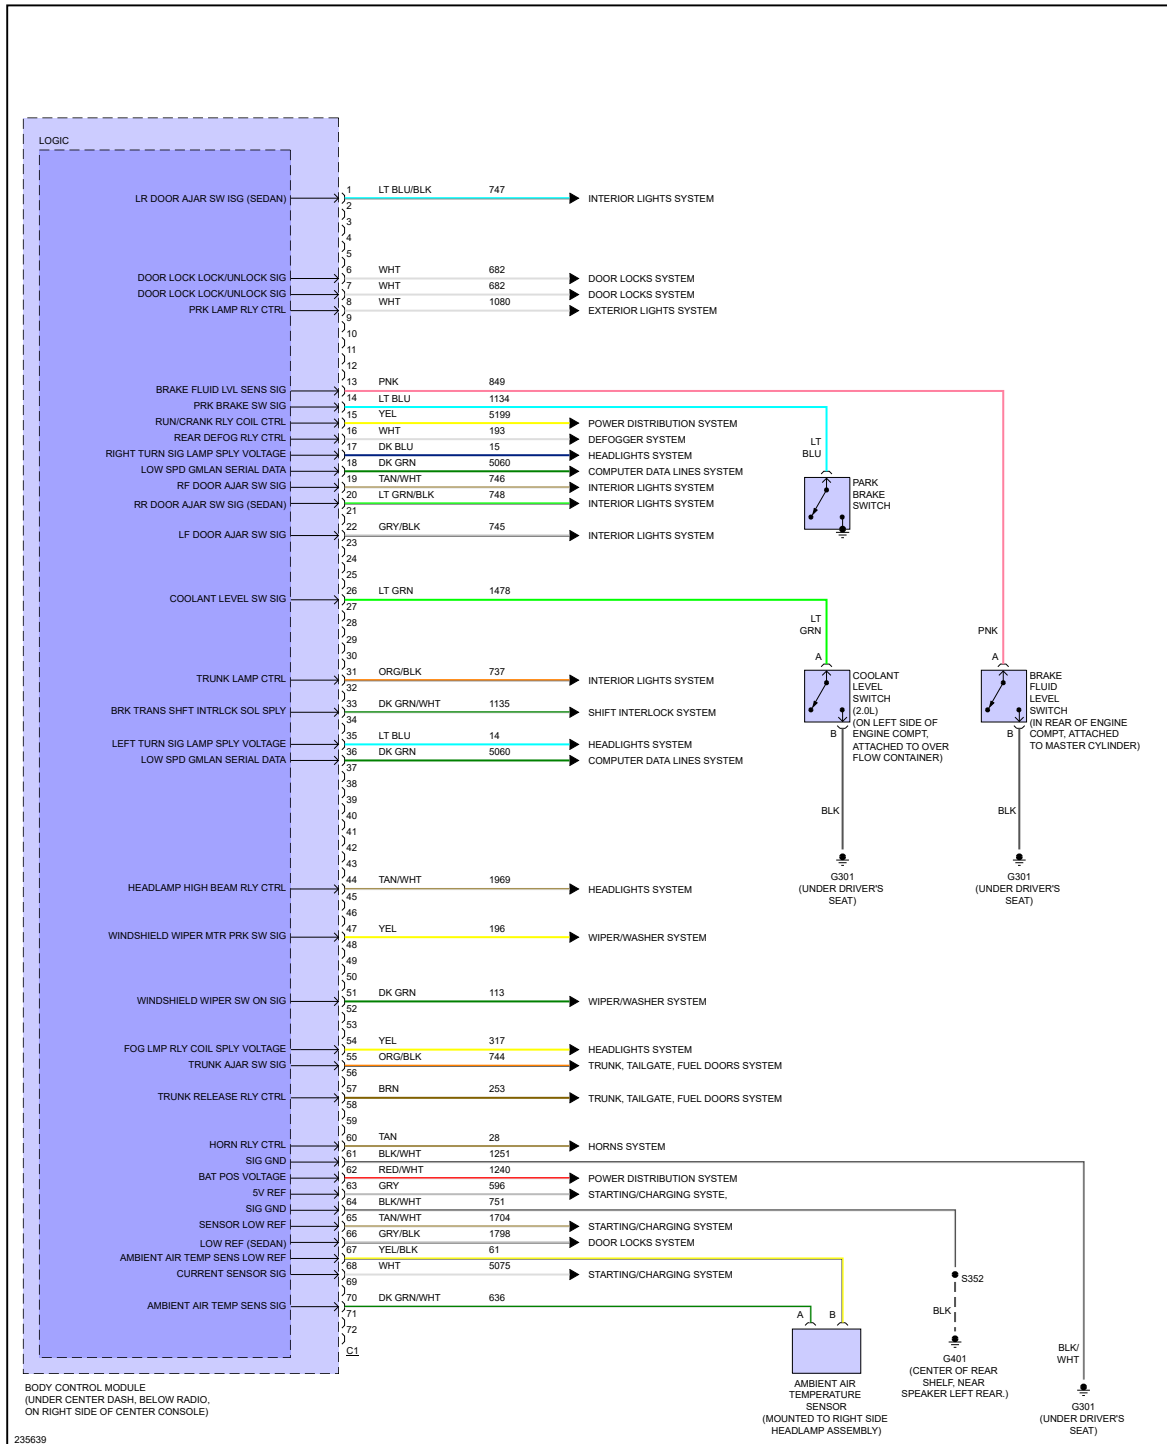

PRODEMAND

YMMS: 2006 Chevrolet Cobalt SS
Engine: 2.4L Eng
VIN:

Feb 24, 2022
License:
Odometer:

BODY CONTROL MODULES

Fig 1: Body Control Modules Circuit (1 of 4)

Fig 2: Body Control Modules Circuit (2 of 4)

Fig 3: Body Control Modules Circuit (3 of 4)

Fig 4: Body Control Modules Circuit (4 of 4)