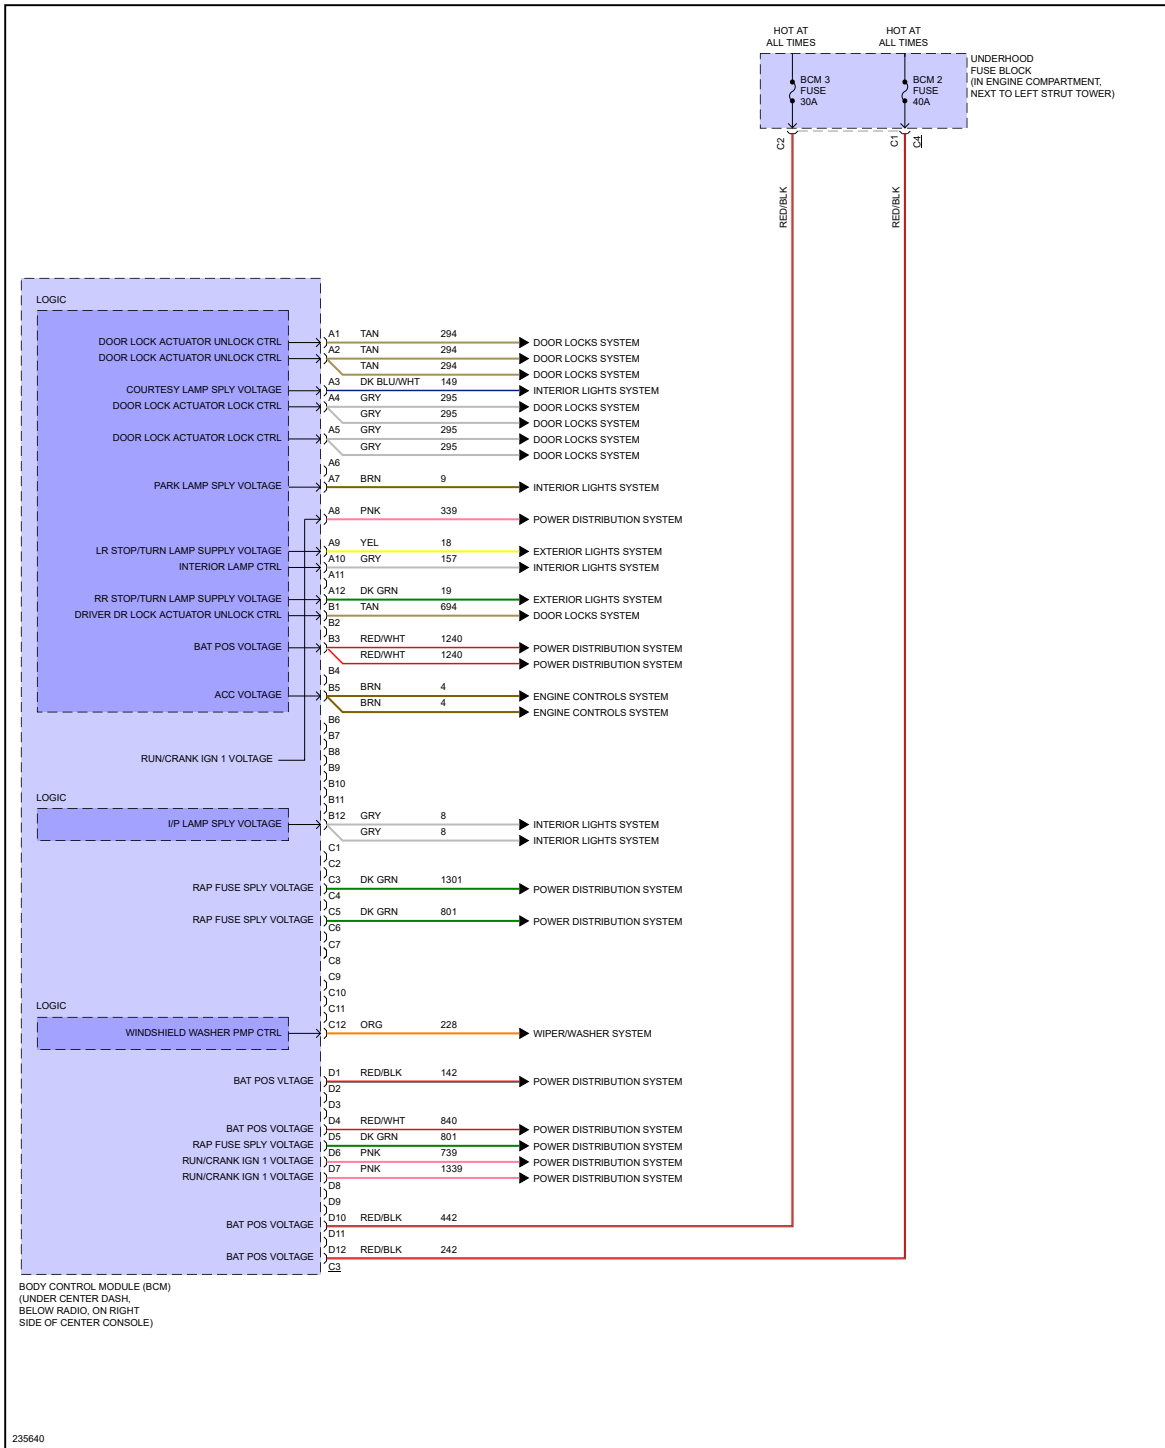

PRODEMAND

YMMS: 2006 Chevrolet Cobalt SS
Engine: 2.4L Eng
VIN:

Feb 24, 2022
License:
Odometer:

BODY CONTROL MODULES

Fig 1: Body Control Modules Circuit (1 of 4)

Fig 2: Body Control Modules Circuit (2 of 4)

Fig 3: Body Control Modules Circuit (3 of 4)

Fig 4: Body Control Modules Circuit (4 of 4)