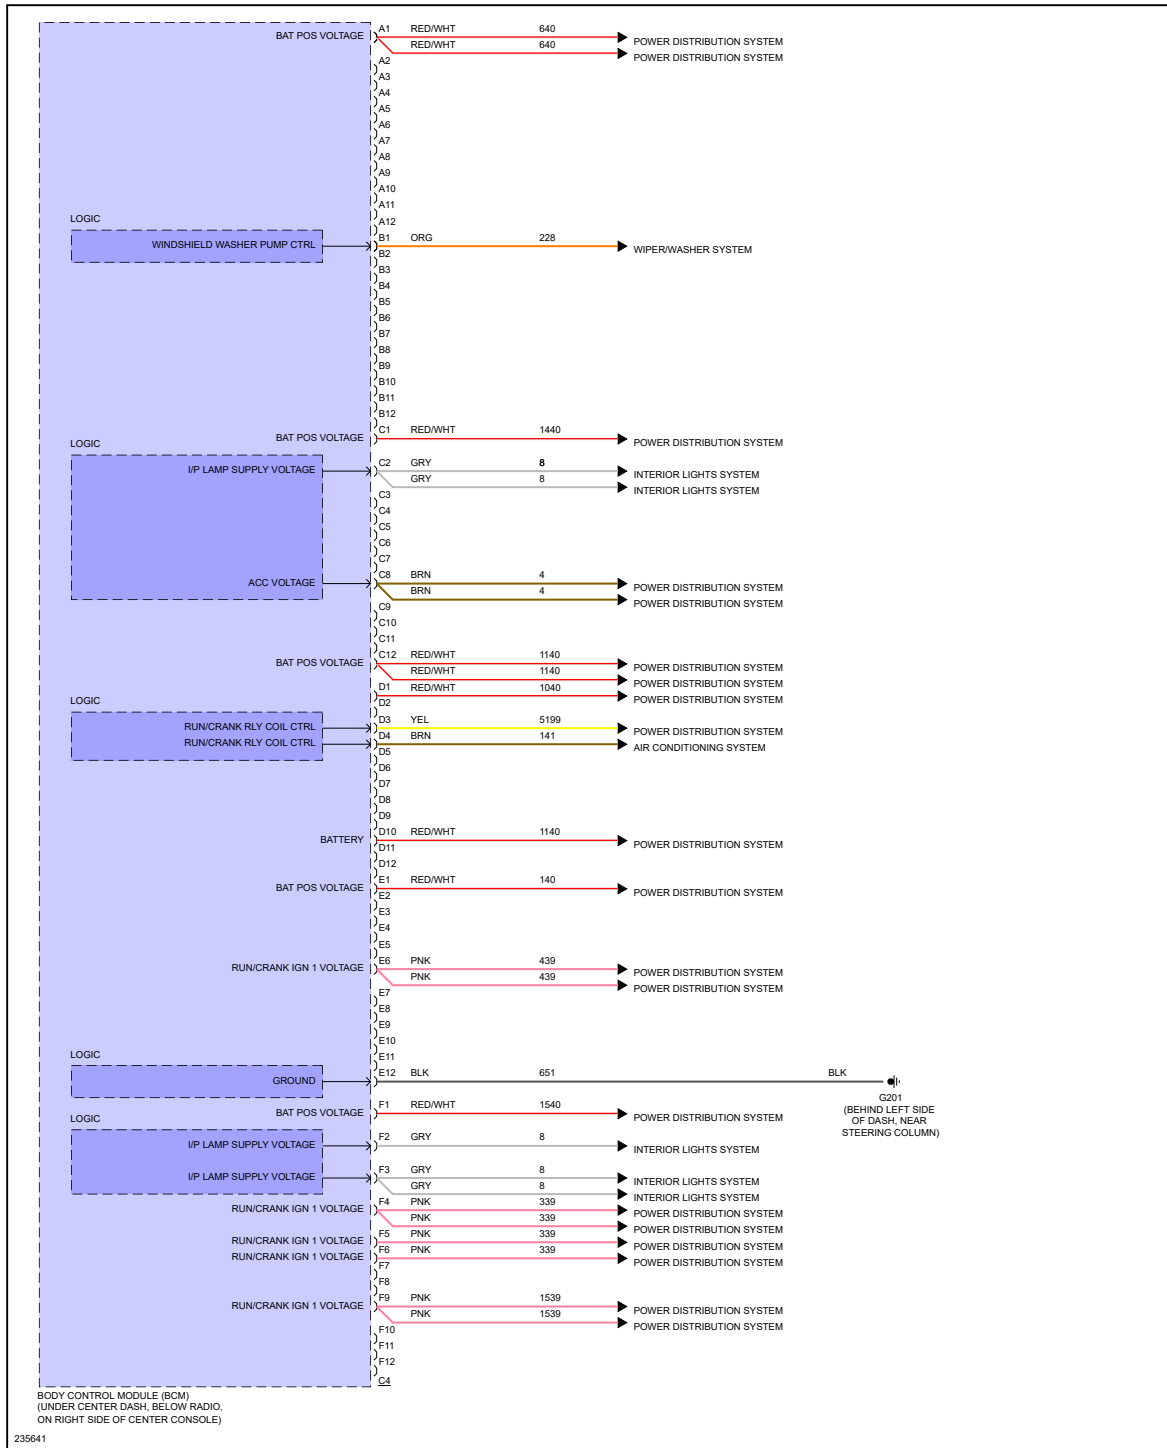

PRODEMAND

YMMS: 2006 Chevrolet Cobalt SS
Engine: 2.4L Eng
VIN:

Feb 24, 2022
License:
Odometer:

BODY CONTROL MODULES

Fig 1: Body Control Modules Circuit (1 of 4)

Fig 2: Body Control Modules Circuit (2 of 4)

Fig 3: Body Control Modules Circuit (3 of 4)

Fig 4: Body Control Modules Circuit (4 of 4)