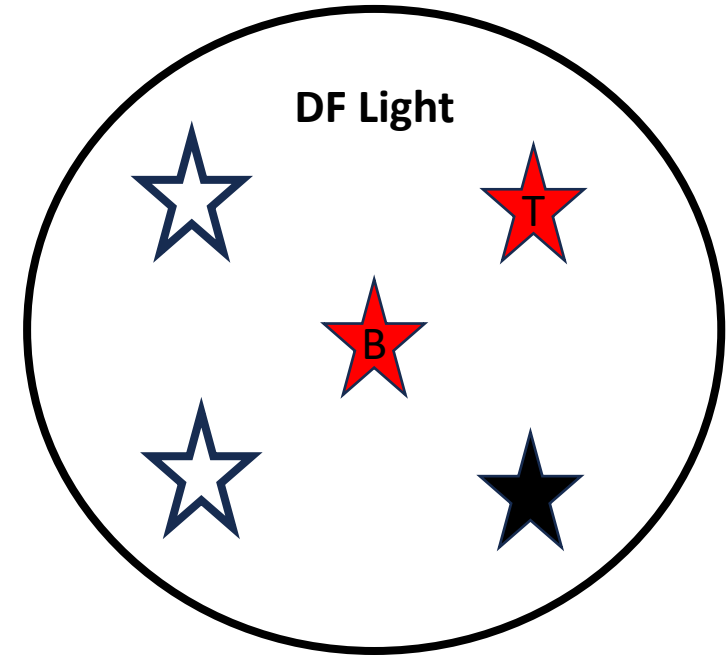

Turn Signals

<u>Light</u>	<u>DF Harness</u>	<u>Mine</u>	<u>Function</u>
Pink	Pink	Pink	Parking/Running Lights
Orange	Orange	Orange	Ground
Green	Green	Green	Flash/Turn

Head Lights

<u>Dominator</u>	<u>DF Harness</u>	<u>Mine</u>	<u>Function</u>	<u>Projector</u>
Yellow	Yellow	Yellow	Low Beams	Blue
Brown	Brown	Brown	Parking/Running Lights	Brown
White	White	Blue	High Beams	Red
Black	Black	Black	Ground	Black & Green

Tail Lights

Driver Side

<u>Light DF</u>	<u>DF Harness</u>	<u>Mine</u>	<u>Rigid Light</u>	<u>Function</u>
Black	Brown	Brown	Red	Parking/Run
Red (B)	White	Yellow	Yellow	Turn/Brake
Red (T)	L. Green	L. Green	Blue	Reverse
White x2	Black	White	Black	Ground

Passenger Side

<u>Light DF</u>	<u>DF Harness</u>	<u>Mine</u>	<u>Rigid Light</u>	<u>Function</u>
Black	Brown	Brown	Red	Parking/Run
Red (B)	D. Green	D. Green	Yellow	Turn/Brake
Red (T)	L. Green	L. Green	Blue	Reverse
White x2	Black	White	Black	Ground